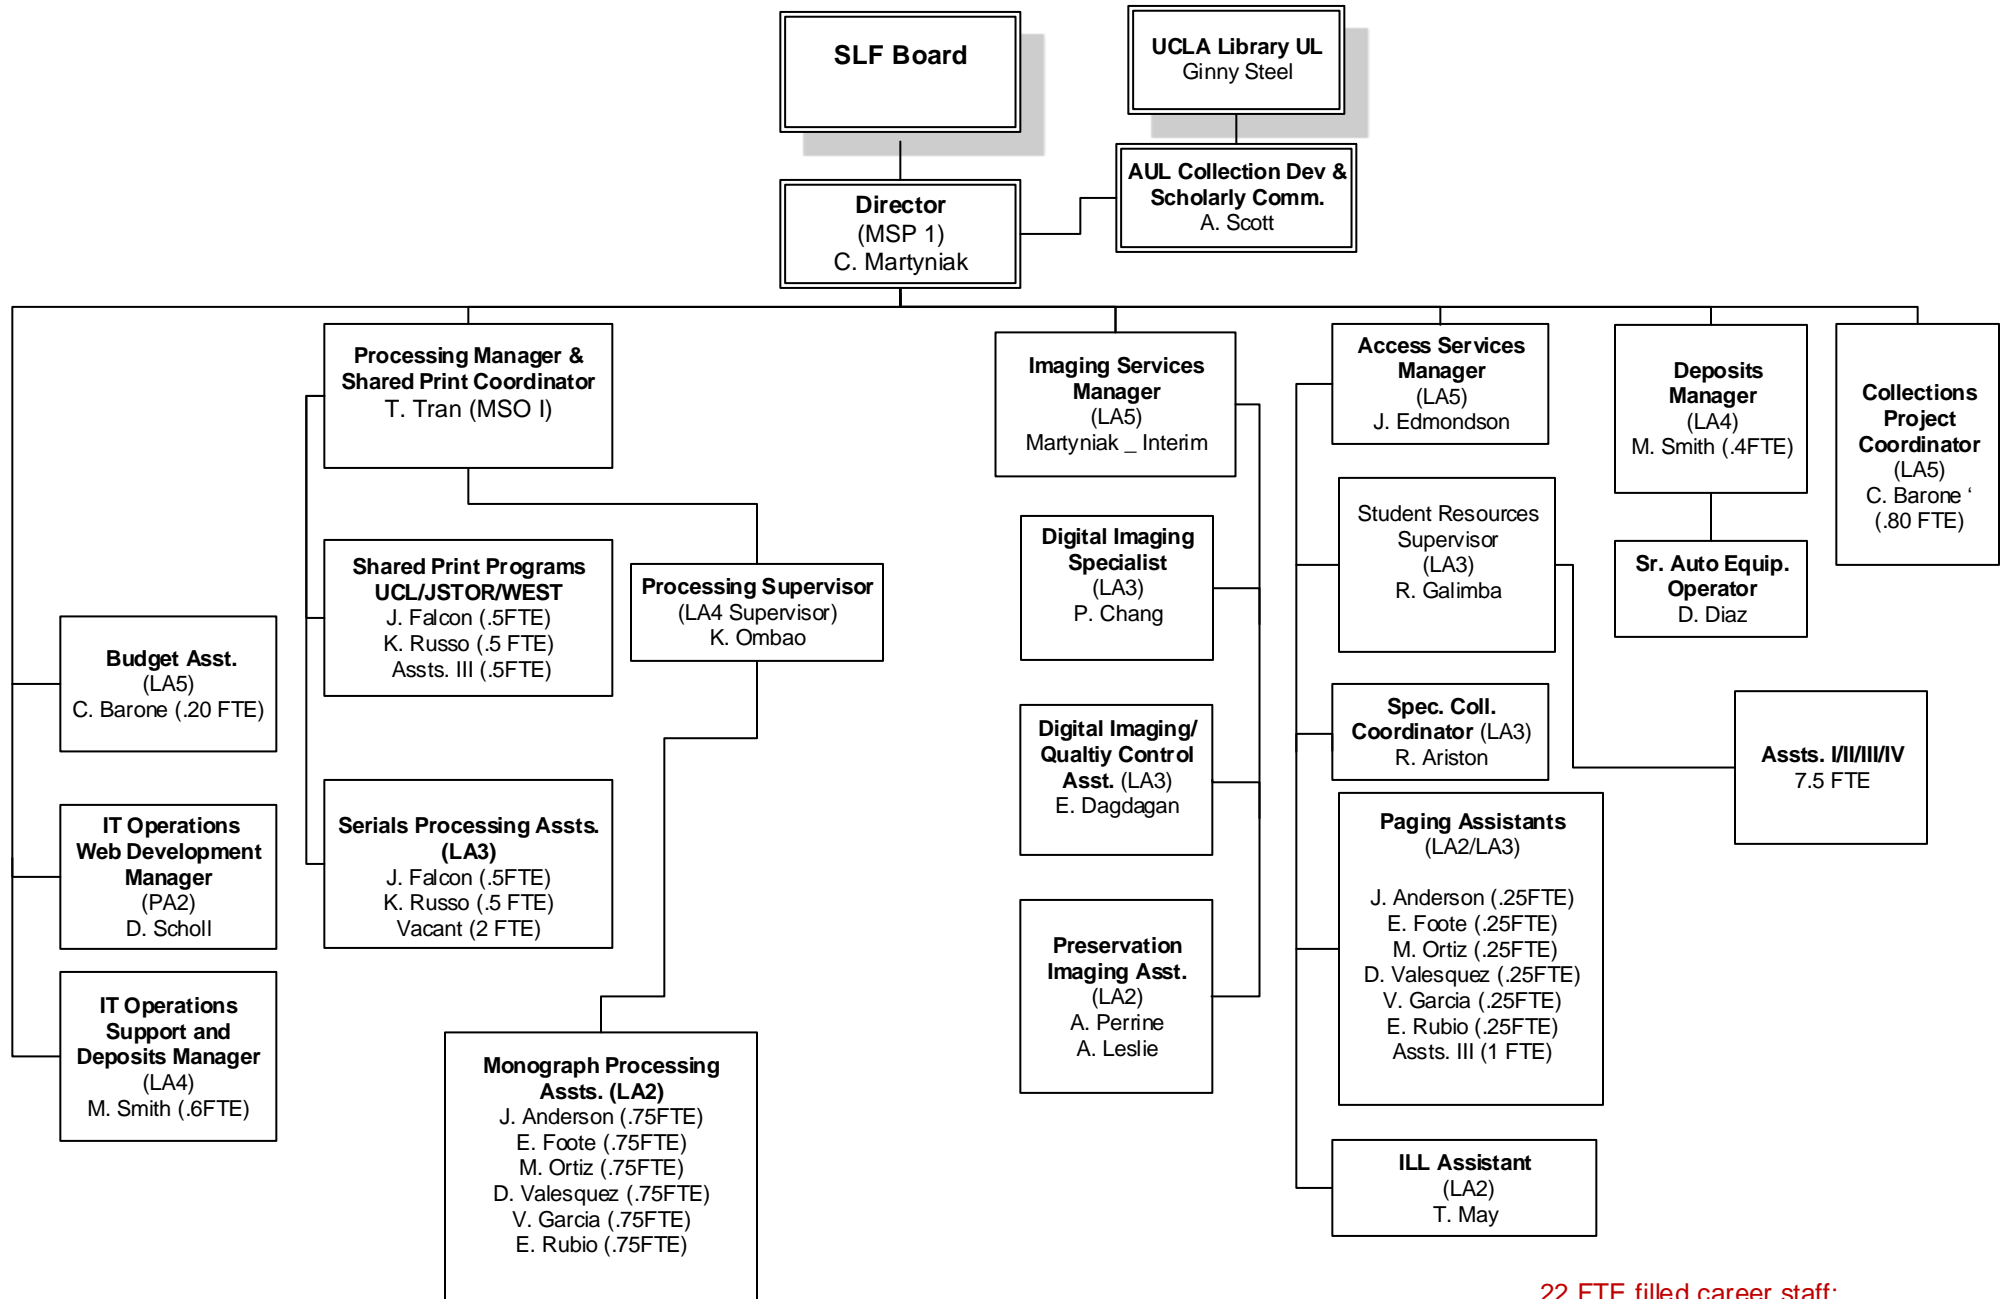

University of California
Southern Regional Library Facility
Org Chart August 2017

22 FTE filled career staff;
3 FTE vacant
7.5 FTE Student Assts.