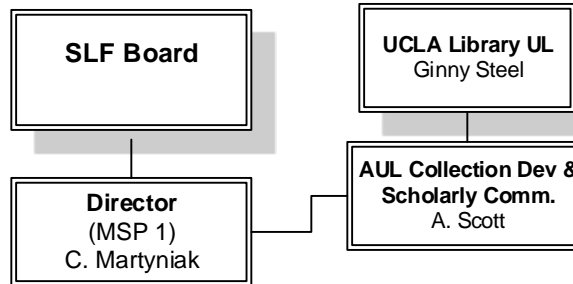

University of California
 Southern Regional Library Facility
 Org Chart April 2018

22 FTE filled career staff;
 4 FTE vacant
 7.5 FTE Student Assts.