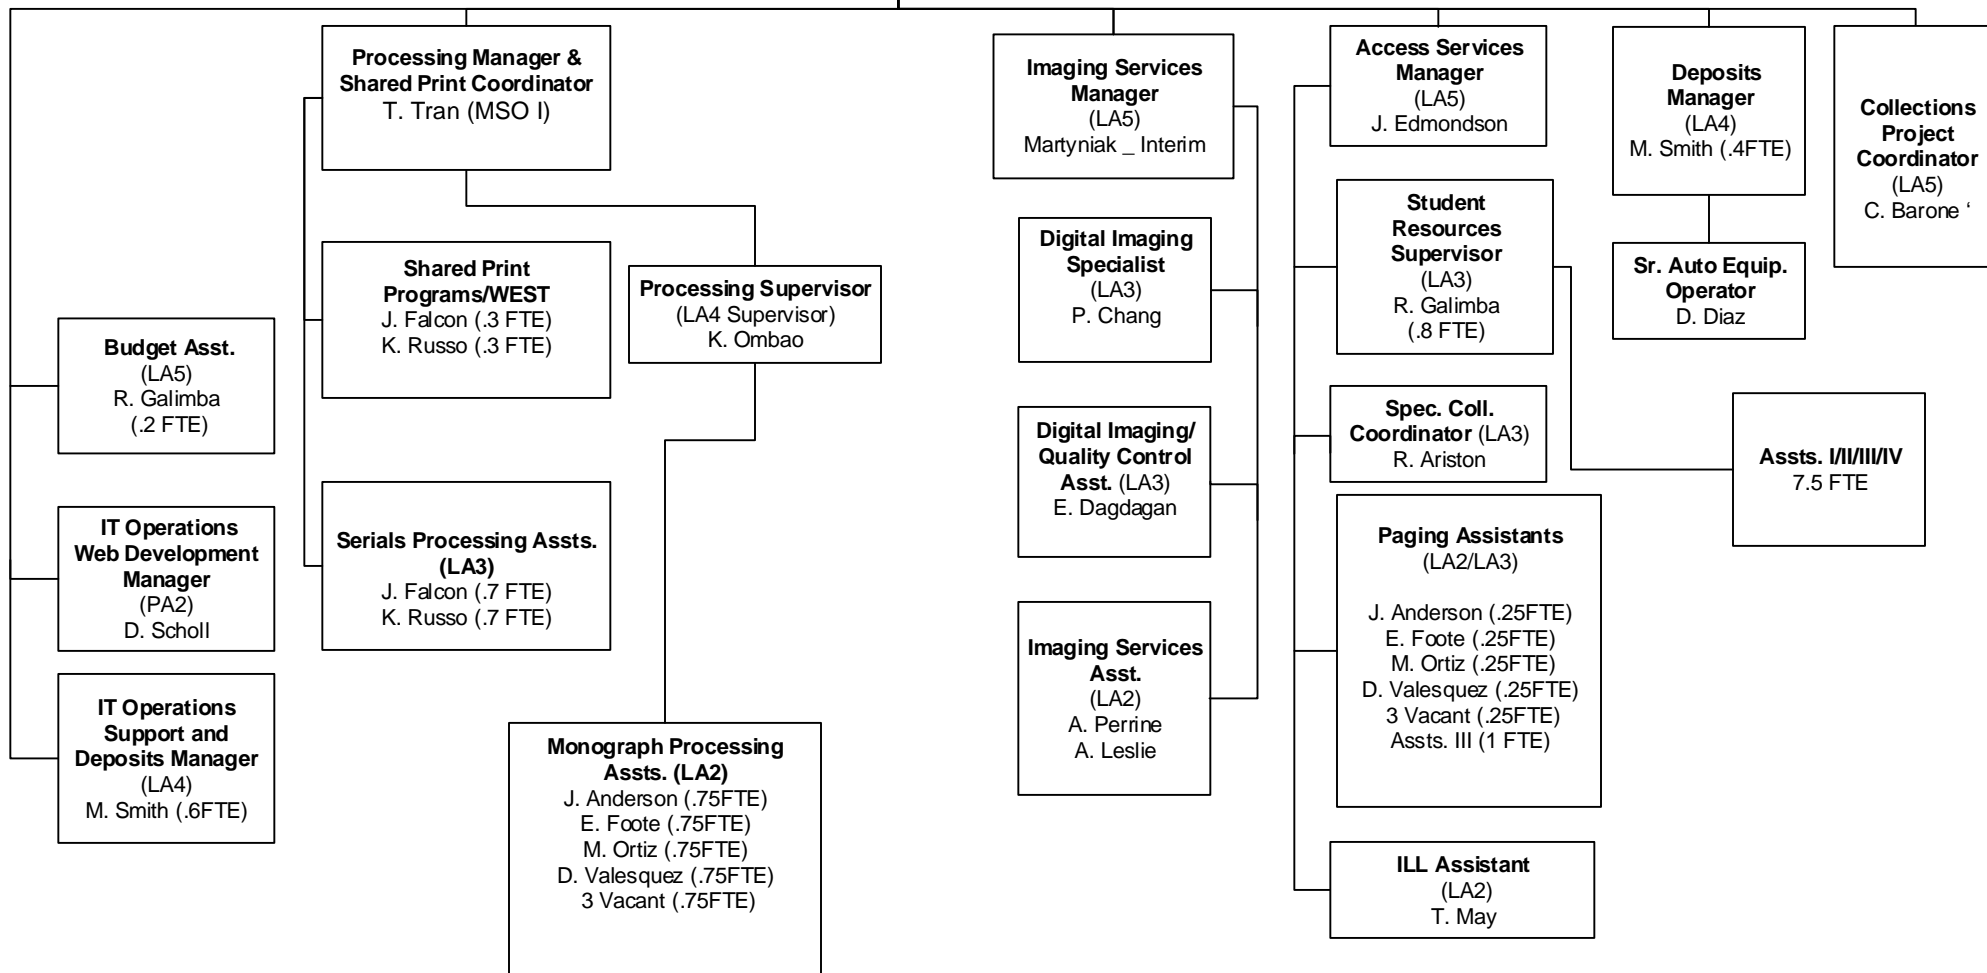

University of California
 Southern Regional Library Facility
 Org Chart April 2018

22 FTE filled career staff;
 4 FTE vacant
 7.5 FTE Student Assts.