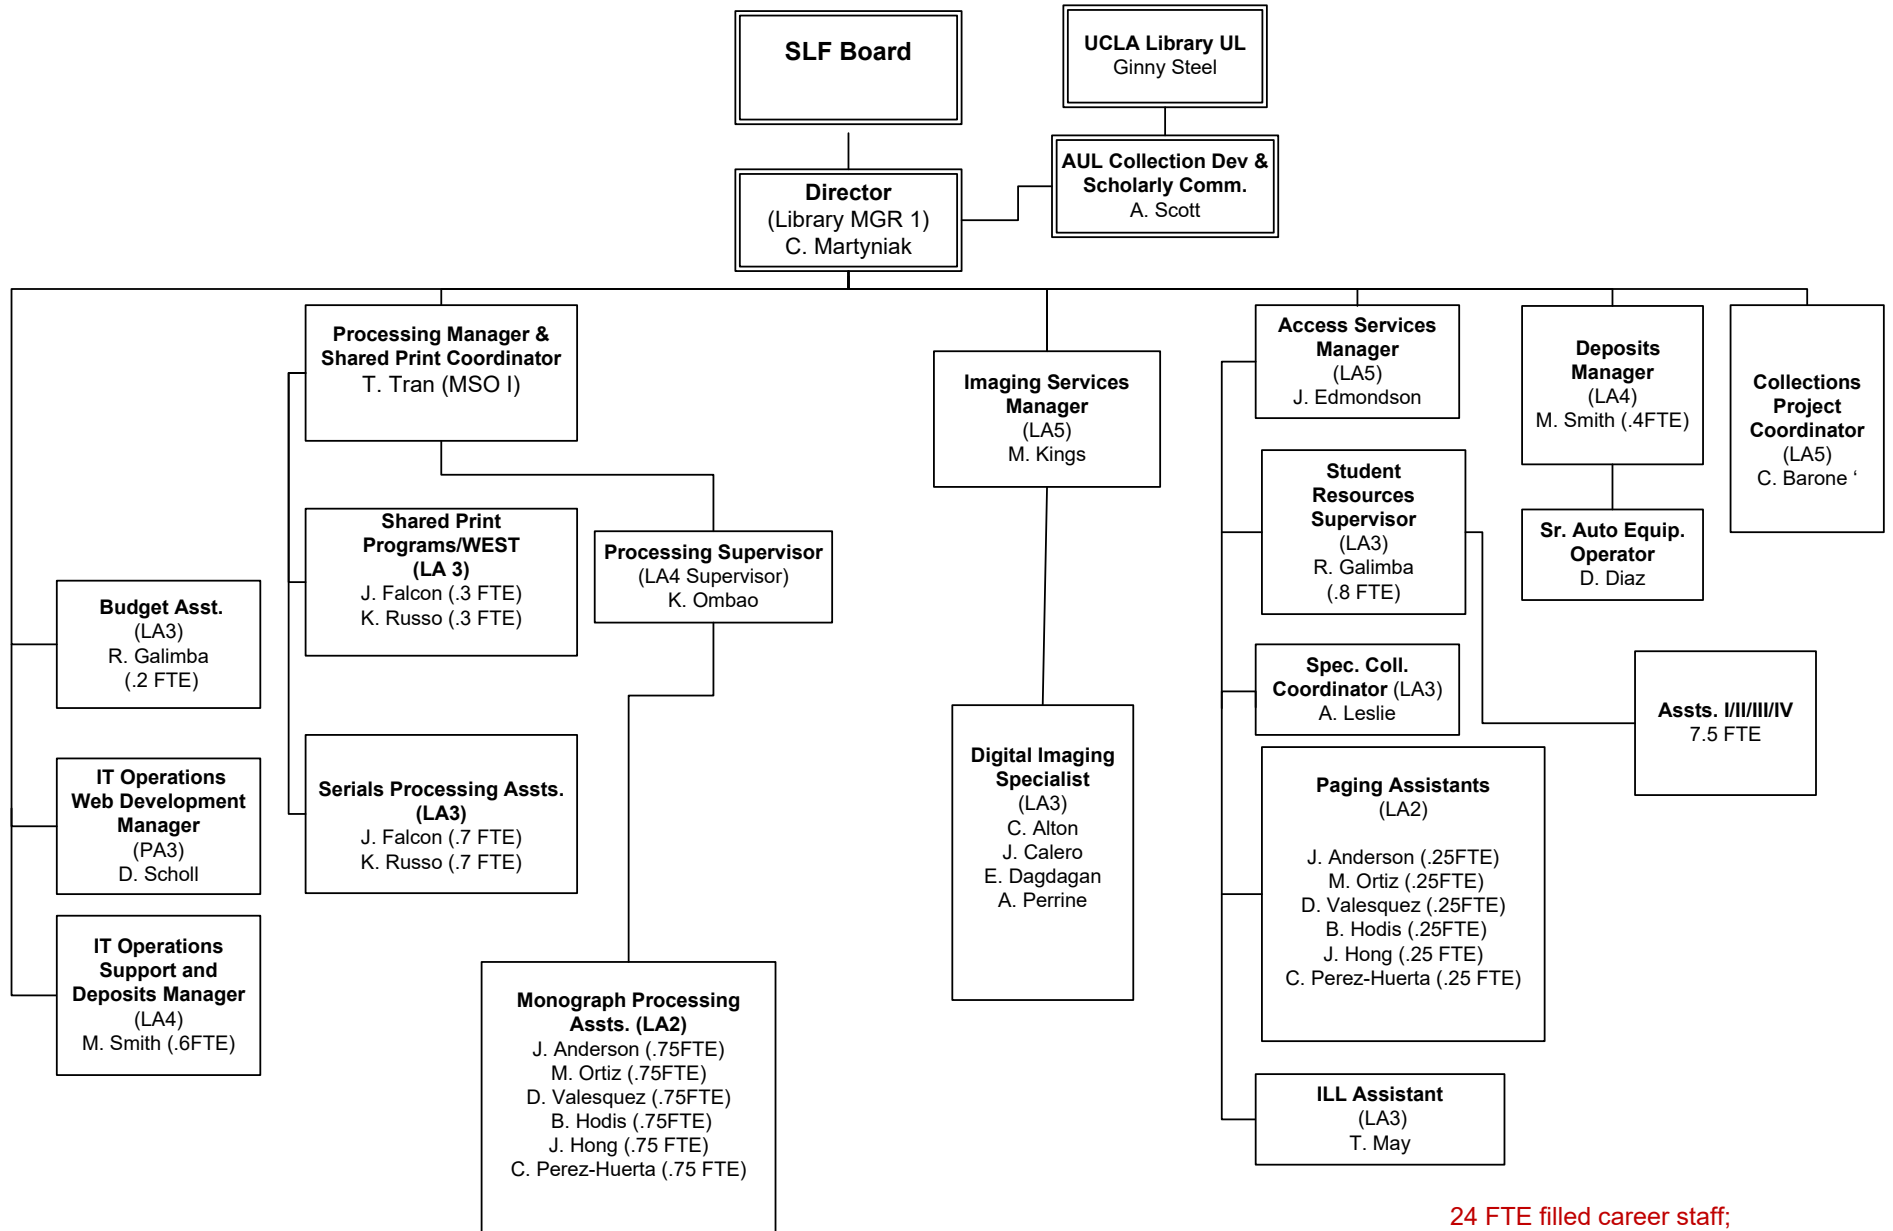

University of California
 Southern Regional Library Facility
 Org Chart April 2021

24 FTE filled career staff;
 1 FTE vacant (LA2)
 7.5 FTE Student Assts.